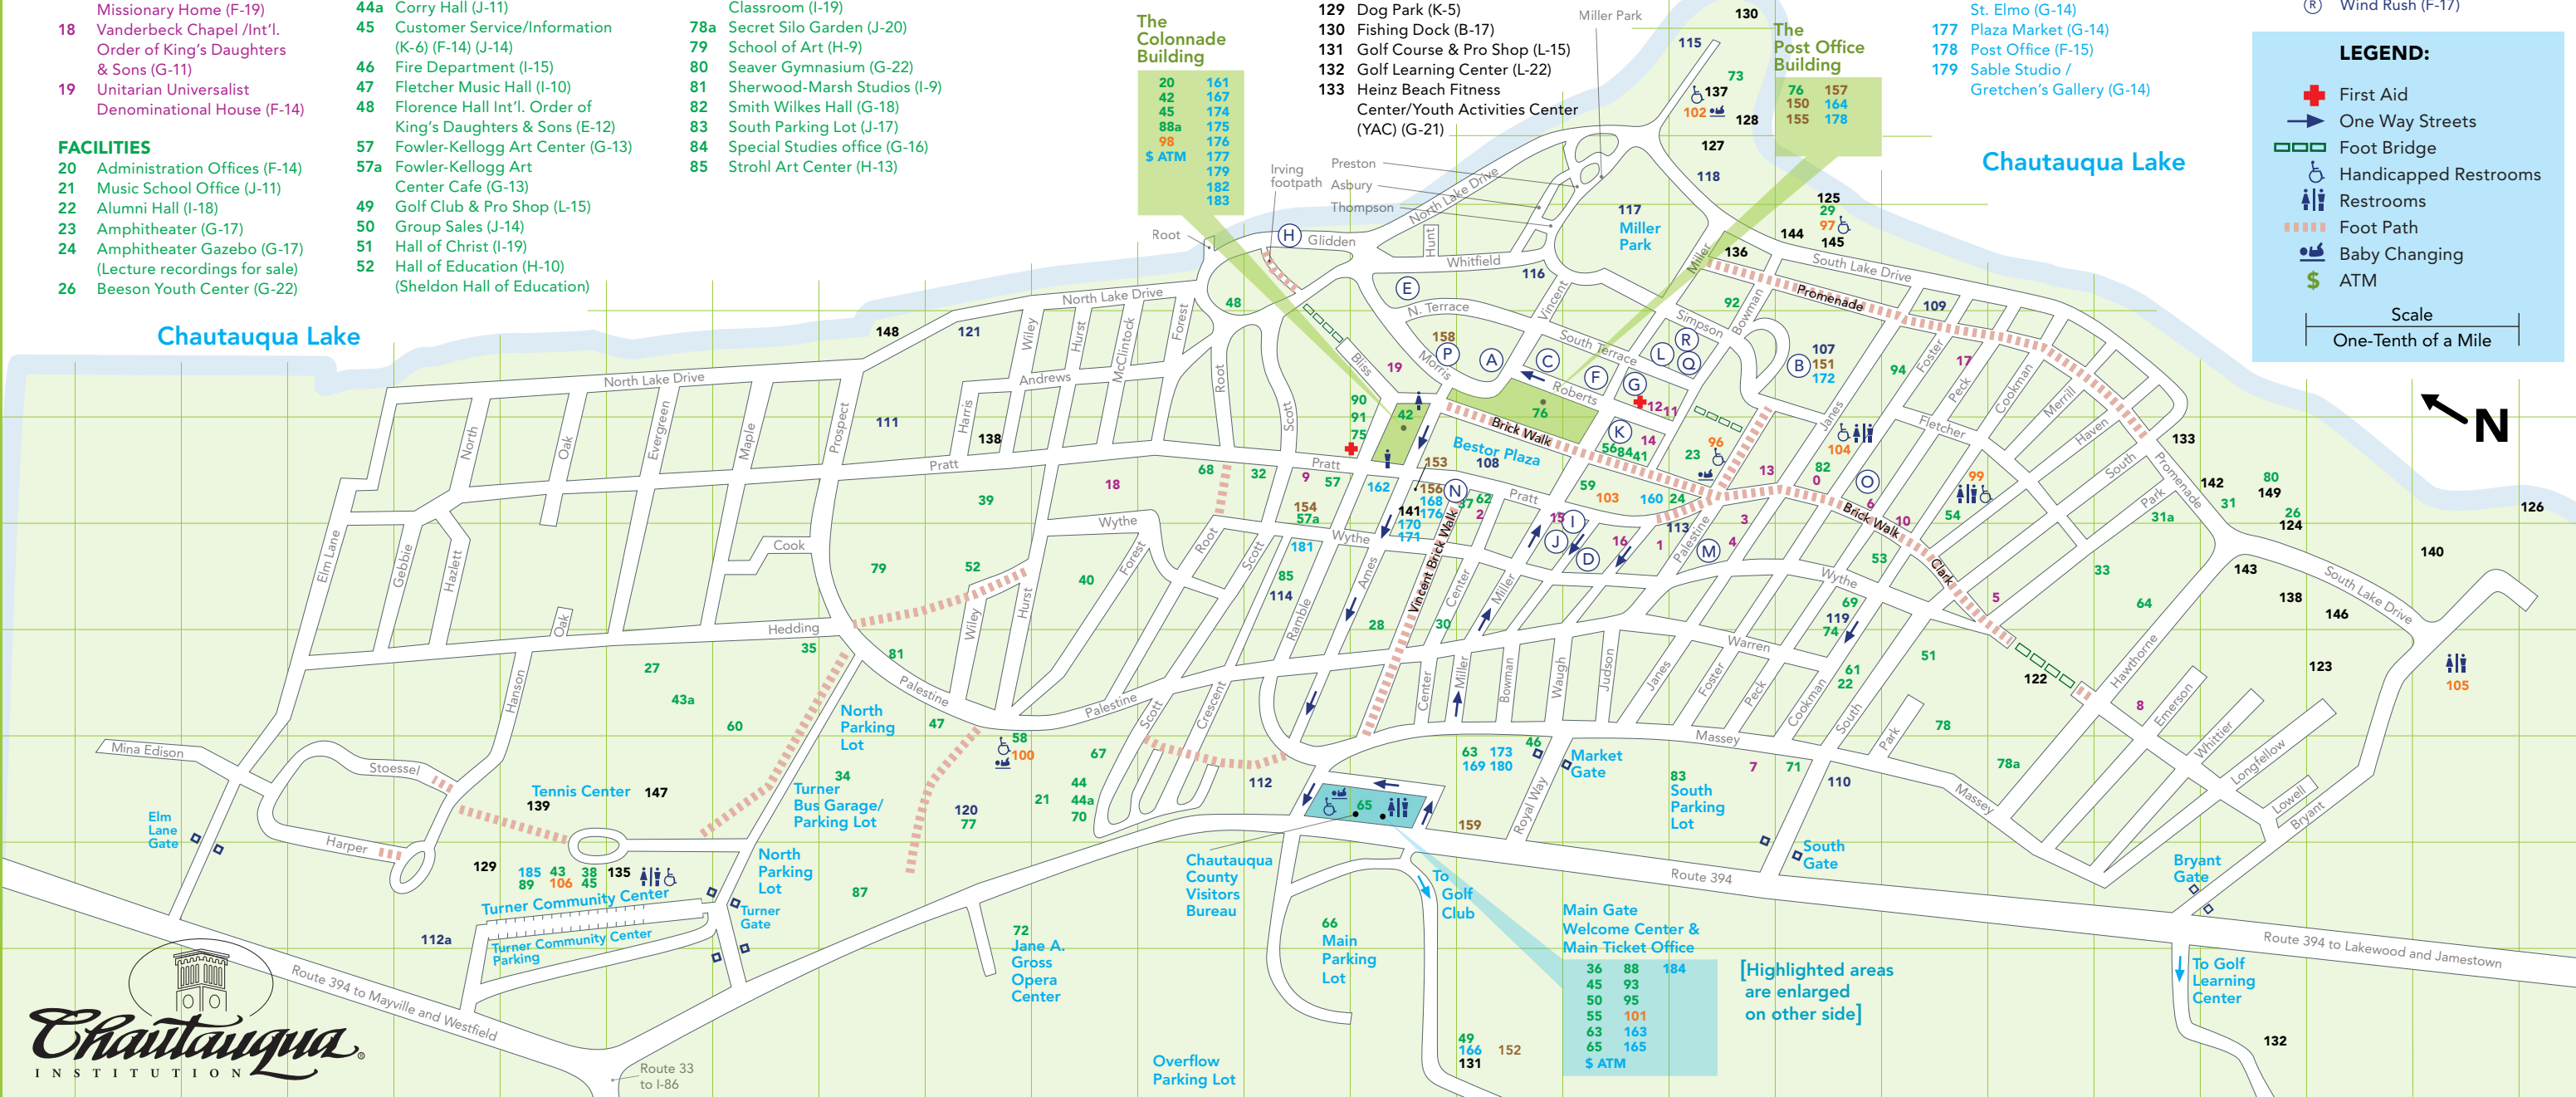

- 180 Soap Opera Laundromat (J-15)
- 181 Strohl Art Center & The Gallery Store (H-13)
- 182 Valone's Shoes (G-14)

INFORMATION/TICKETS

- 183 Colonnade Building Lobby (G-14)
- 184 Main Gate Welcome Center (J-14)
- 185 Turner Community Center (K-6)

INNS/GUEST HOUSES

- (A) Ashland (F-15)
- (B) Athenaeum Hotel (F-18)
- (C) The Cambridge (F-15)
- (D) Carey Cottage Inn (H-16)
- (E) Chautauqua Inn (E-14)
- (F) The Cooper (F-16)
- (G) Englewood Guest House (F-16)
- (H) The Gleason Hotel (E-13)
- (I) Heather's Inn (H-16)
- (J) The Maple Inn (H-16)
- (K) Rose Cottage (G-16)
- (L) South Terrace Condo (F-16)
- (M) The Spencer Hotel (H-17)
- (N) St. Elmo (G-14)
- (O) Summer House Inn (G-18)
- (P) Tally Ho (F-14)
- (Q) The Vera (F-17)
- (R) Wind Rush (F-17)

LEGEND:

- 🚑 First Aid
- ➡ One Way Streets
- 🚶 Foot Bridge
- ♿ Handicapped Restrooms
- 🚻 Restrooms
- 🚶 Foot Path
- 🚿 Baby Changing
- 💰 ATM

Scale
One-Tenth of a Mile

The Colonnade Building

20	161
42	167
45	174
88a	175
98	176
$ ATM	177
	179
	182
	183

[Highlighted areas are enlarged on other side]

A
B
C
D
E
F
G
H
I
J
K
L

A
B
C
D
E
F
G
H
I
J
K
L

1 2 3 4 5 6 7 8 9 10 11 12 13 14 15 16 17 18 19 20 21 22 23 24 25